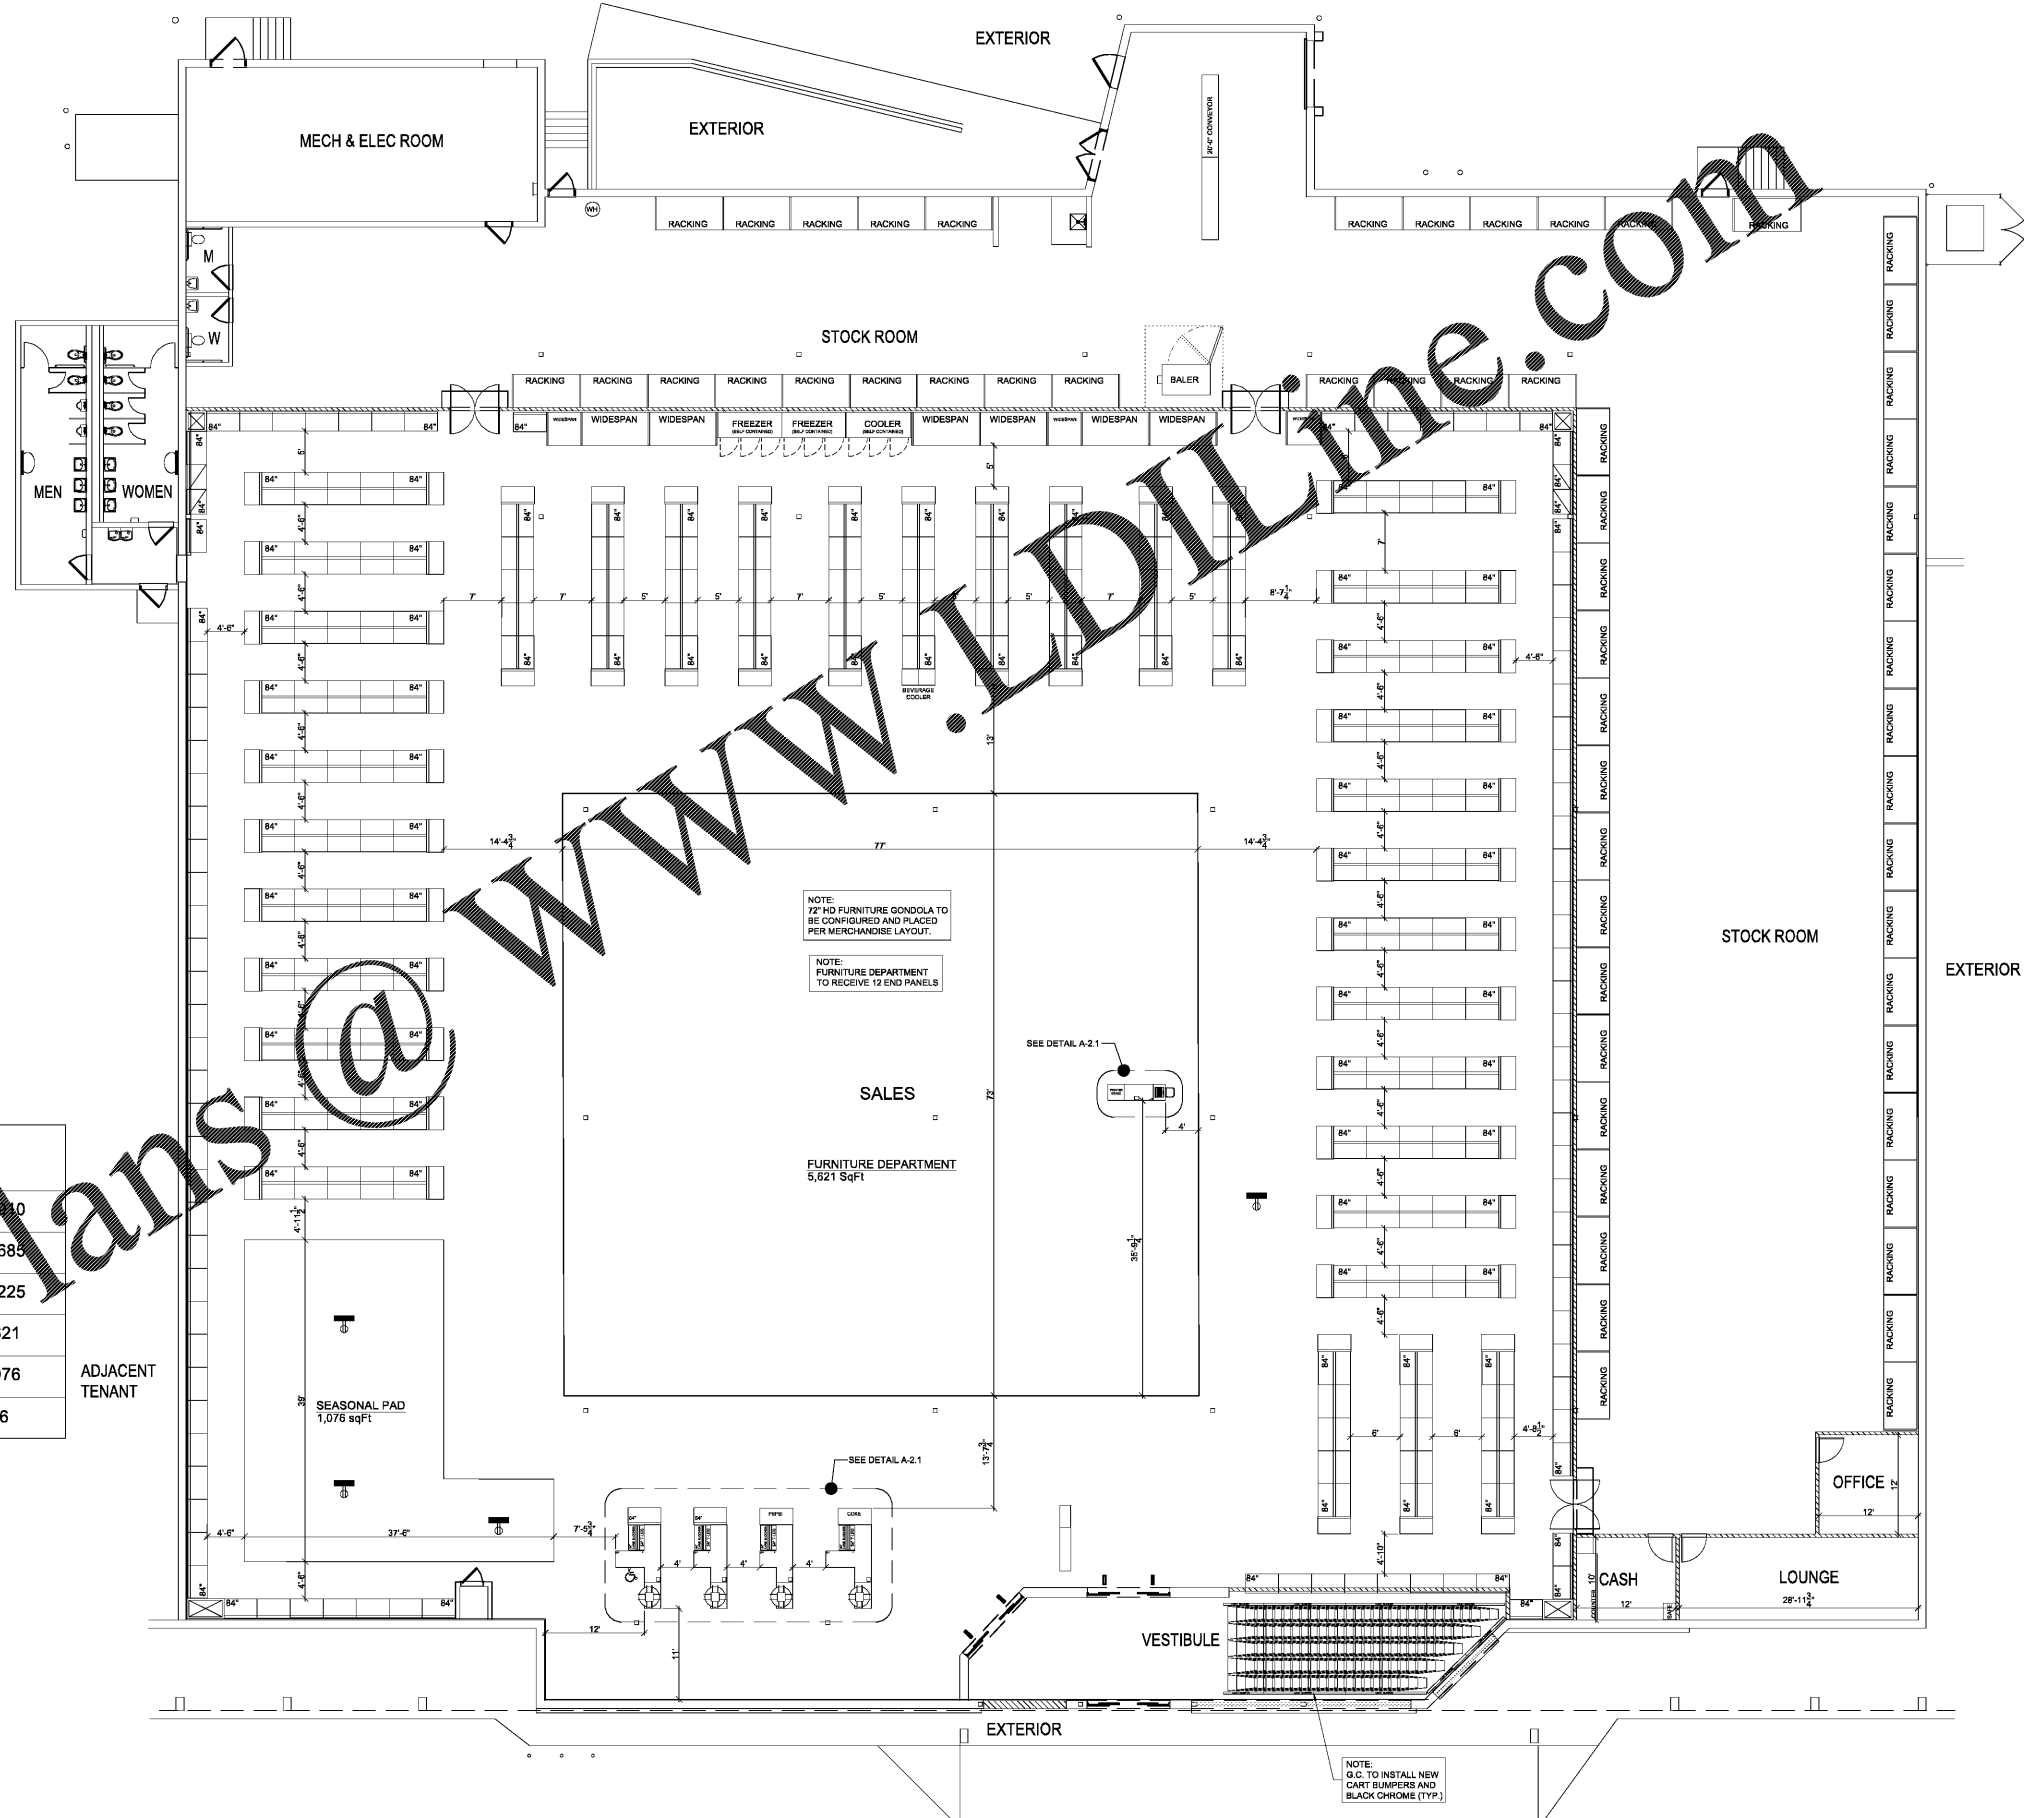

ATTENTION FIXTURE INSTALLER

FIXTURE NOTES:

- TRADE FIXTURES TO BE DELIVERED AND INSTALLED BY BIG LOTS
- 84" END CAP AT THE END OF EACH CHECKOUT TO HAVE 22" DEEP BASE DECKS, (2) SHEETS OF 48"X 48" PEGBOARD ONE ON EACH SIDE PER 4' SECTION. ALL BLACK FIXTURE.
- 72" FURNITURE DEPT. GONDOLA RUNS TO HAVE 25" (HD) DEEP BASE DECKS, (2) SHEETS OF PEGBOARD OF 48"X 67", ONE ON EACH SIDE PER 4' SECTION. EACH SEPARATE GONDOLA RUN TO HAVE SOLID END PANEL AT EACH END. ALL BLACK FIXTURE.
*HD (HEAVY DUTY) INDICATES THE UPRITES AND BASE BRACKETS ARE HD TYPE AND WILL BE MARKED ACCORDINGLY.
- 84" GONDOLA RUNS TO HAVE 22" DEEP BASE DECKS, (4) SHEETS OF PEGBOARD, (2) 48"X 42" & (2) 48" X 37", ONE SIZE OF EACH ON EITHER SIDE PER 4' SECTION. ALL PLATINUM FIXTURE
- 84" END CAPS TO HAVE 48"X 22" BASE DECKS, 84" UPRITES, (4) SHEETS OF PEGBOARD, (2) 48"X 42" & (2) 48" X 37", ONE SIZE OF EACH ON EITHER SIDE PER 4' SECTION, (2) BASE END TRIMS & (2) UPRITE END TRIMS.
- 84" WALLCASE RUNS HAVE 25" DEEP BASE DECKS, (2) SHEETS OF PEGBOARD, (1) 48"X 42" & (1) 48"X 37" PER 4' SECTION. ALL PLATINUM FIXTURE
- 84" WIDESPAN WALL SECTIONS TO HAVE (2) UPRIGHTS, (10) CROSS BARS, AND (5) SHELF. ALL BLACK FIXTURE.

FOOTAGE MATRIX	
TOTAL SQFT	39,910
SALES SQFT	5,685
STOCK SQFT	14,225
FURNITURE SQFT	5,621
SEASONAL SQFT	1,076
GONDOLA	36

ADJACENT TENANT

NOTE: 12" HD FURNITURE GONDOLA TO BE CONFIGURED AND PLACED PER MERCHANDISE LAYOUT.
NOTE: FURNITURE DEPARTMENT TO RECEIVE 12 END PANELS

NOTE: O.C. TO INSTALL NEW CART BUMPERS AND BLACK CHROME (TYP.)

Order Plans @ www.LDILine.com

FIXTURE PLAN

DATE	REVISION	BIG LOTS 14154 E. WADE HAMPTON BLVD. GREER, SOUTH CAROLINA 29651	SQ. FT.	39,910
DATE DRAWN:	DATE:		SALES FLOOR	TOTAL BUILDING
04-02-19		25,685	39,910	
DRAWN BY:	F.A.	SCALE: 3/32" = 1'-0"		
4900 E. DUBLIN GRANVILLE RD COLUMBUS, OHIO 43081 PHONE: (614) 278-6800				
BIG LOTS! BIG LOTS STORES, INC.				
SHEET: A-2				